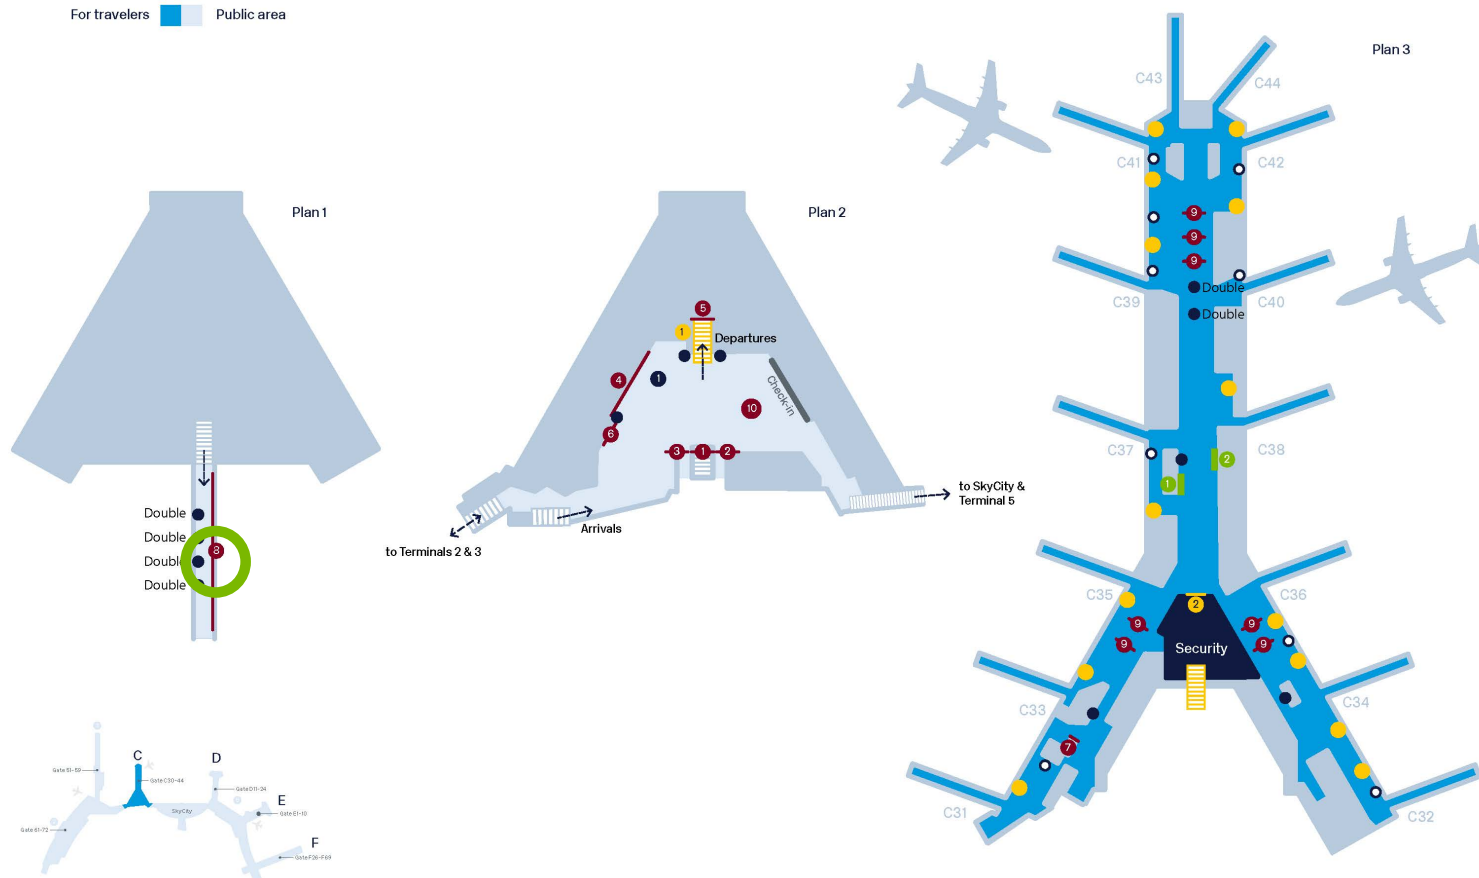

Location

ARN-111

Analogue	1 ARN-022	2 ARN-023	3 ARN-024	4 ARN-025	5 ARN-031	6 ARN-117	7 ARN-109	8 ARN-111	9 ARN-134	10 ARN-T-030
Special	1 ARN-T-021	2 ARN-T-029	● Magazines							
Promotion	1 ARN-029	2 ARN-030								
Digital	1 ARN-D-125	● Digital Portrait Qty: 18	○ Digital Landscape Qty: 9